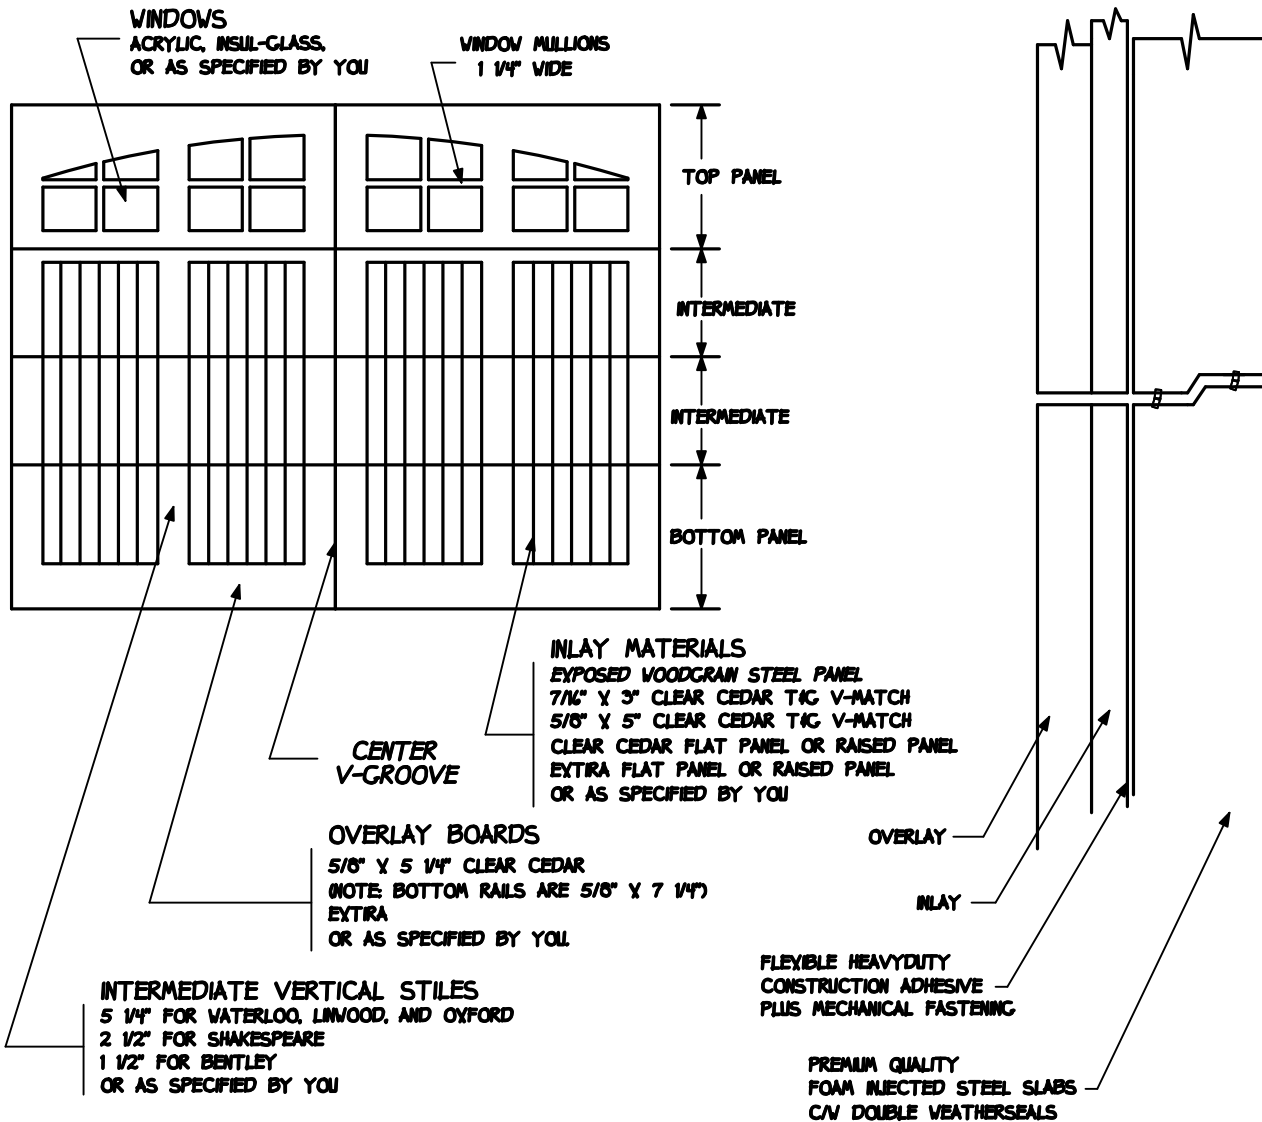

Oxford Carriage Door Ltd.

DETAILS ABOUT OUR DOORS

CROSS-SECTION

DOOR PANEL SIZES

AVAILABLE 16", 21", AND 24" HIGH BY ANY LENGTH.
- WHENEVER POSSIBLE WE USE 24" TOP PANEL TO MAKE THE WINDOWS AS LARGE AS POSSIBLE, AND SIZE INTERMEDIATE AND BOTTOM PANELS AS REQUIRED TO ACHIEVE REQUIRED DOOR HEIGHT.