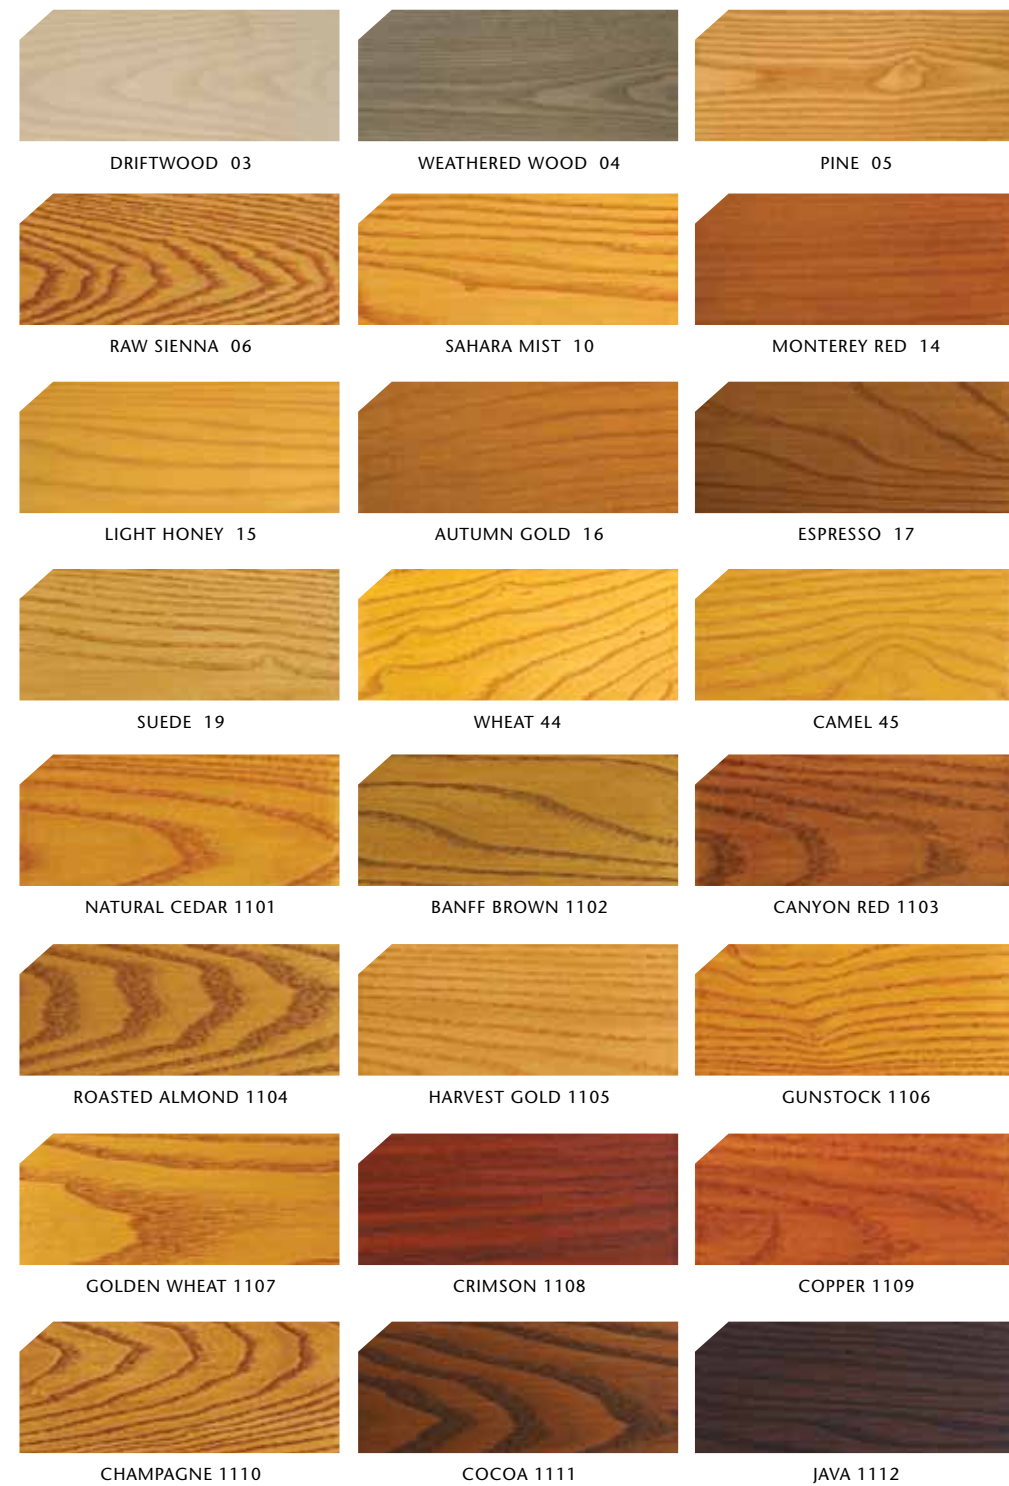

WHY HIDE THE PERSONALITY OF YOUR WOOD?

Sansin Enviro Stains let the personality of your wood shine through. Whether you choose a penetrating or barrier coat formula, Sansin brings the character of your wood to life with exceptional clarity and crisp, clean colour. After all, if you plan on using a naturally beautiful material like wood, why cover it up?

INTERIORS

Naturally Perfect®

NATURALS

Let the natural beauty of your wood shine through.

Custom colors and color matching available upon request.

TRANSLUCENTS

Rich hues that reward the eye.

WHAT SANSIN PRODUCT SHOULD I CHOOSE?

You've picked a colour – now what product should you use to get the tone and look you want?

NATURAL

SEMI-TRANSPARENT

SOLID

- **Naturals:** ENS, SDF, Dec or Classic
- **Transluents:** Dec or Classic
- **Transluents:** ENS or SDF
- **Saturated:** Classic or Dec
- **Ultra Saturated:** Classic, Dec or SDF
- **Saturated/Ultra-Saturated:** ENS or ENS Deep/White Base

SATURATED

Color that stands out in a crowd.

Color may vary depending on texture, grain, color, porosity and type of wood and may not be exactly as illustrated. Always test the purchased product on an inconspicuous part of the project to ensure the color and transparency meet expectations of your control sample.