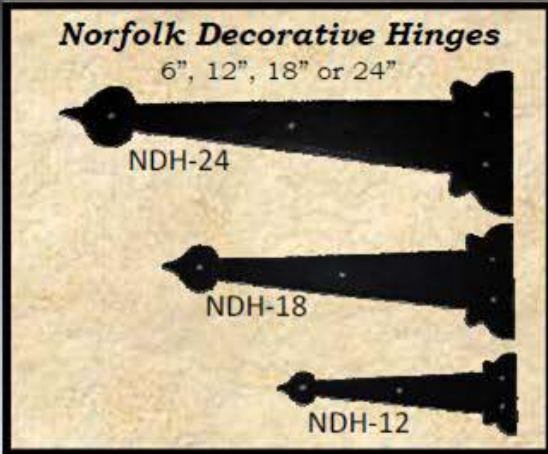

Oxford Carriage Door Ltd.