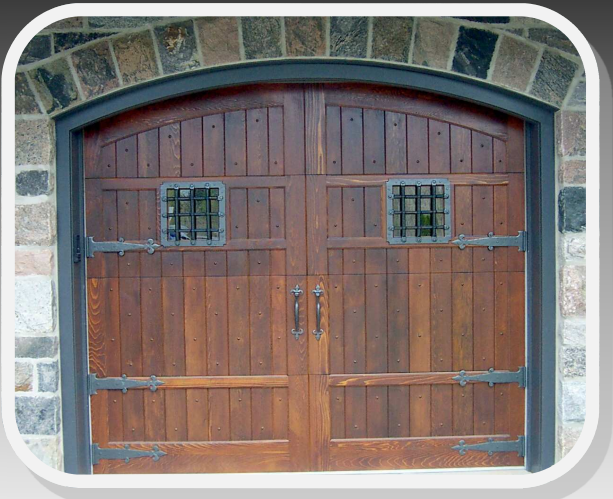

Oxford Carriage Door Ltd.

Fleur D'Lis 18" Decorative Hinges with 12" Decorative Pulls and 16" Speak Easy Grille

Fleur D'Lis 14" Decorative Hinges with 12" Decorative Pulls

Oxford Carriage Door Ltd.

Please call our Office for more information
 Tel: (519) 814-2630 Fax: (519) 814-3172
 25 Griffith Road
 Stratford, Ontario N5A 6S4
 www.o.cd.ca