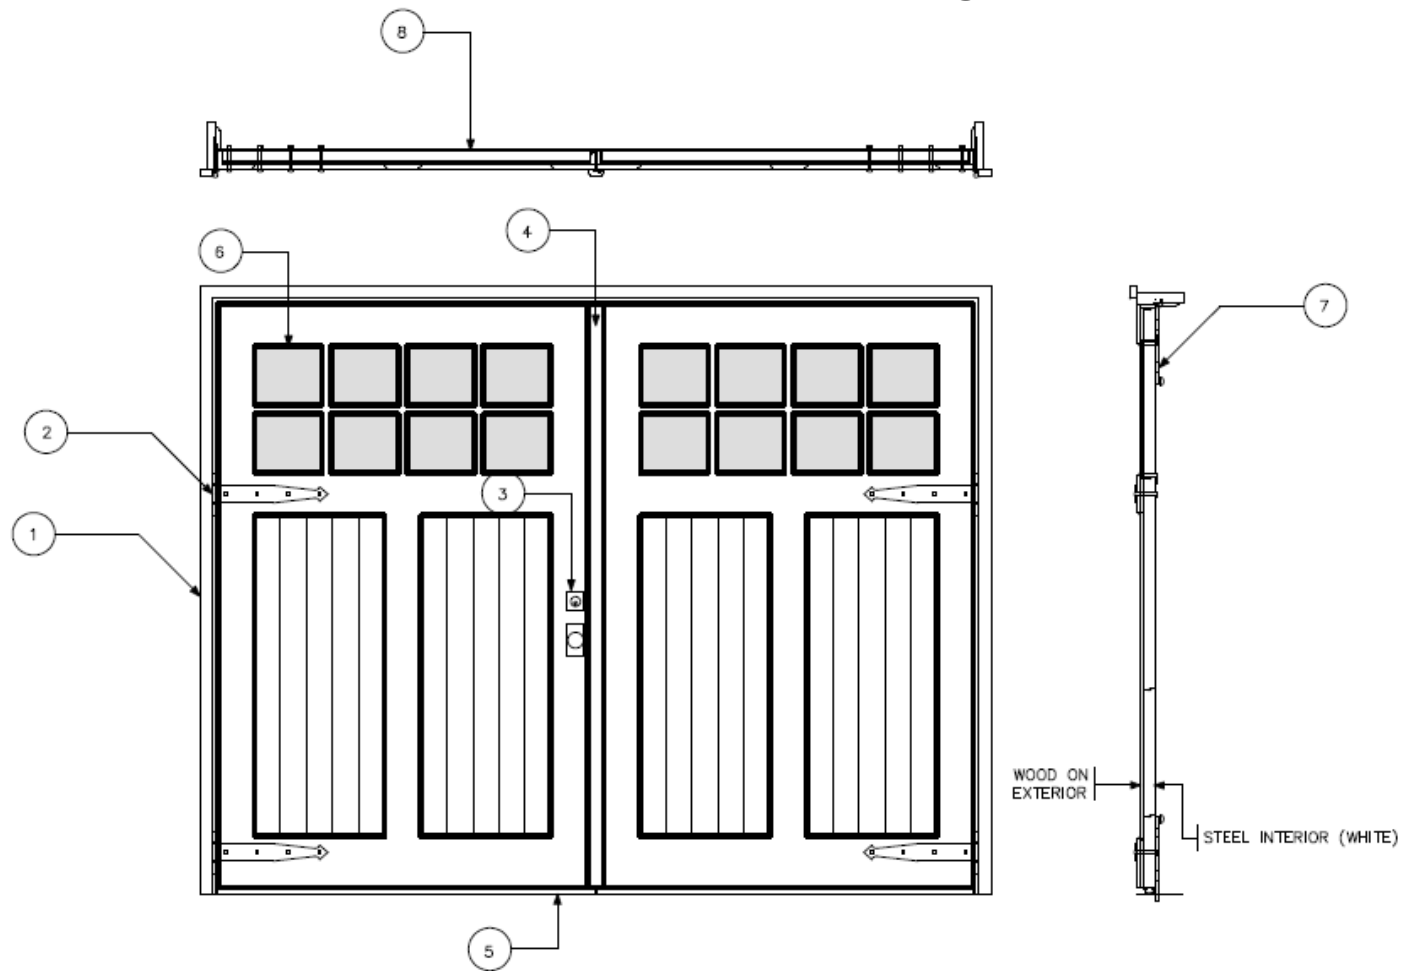

Hand-Crafted Wood Overlay Garage Doors Constructed on foam-injected steel panels

True Swing Carriage Doors

www.ocd.ca

What's included with our True Swing Door

1. Jamb system to suit any sized opening (door stops with foam compression weatherstrip)
2. Heavy duty strap hinge (strapless offset hinge also available)
3. Entry set (secures primary operator for manual operation)
4. Astragal with foam compression weatherstripping seals center
5. Aluminum retainer with arctic grade bulb weatherstrip seals bottom (sill is available)
6. Clear insulated glass units (standard)
7. Surface bolts on interior secure secondary operator
8. 16 gauge steel frame encloses steel insulated panels (powder coated)